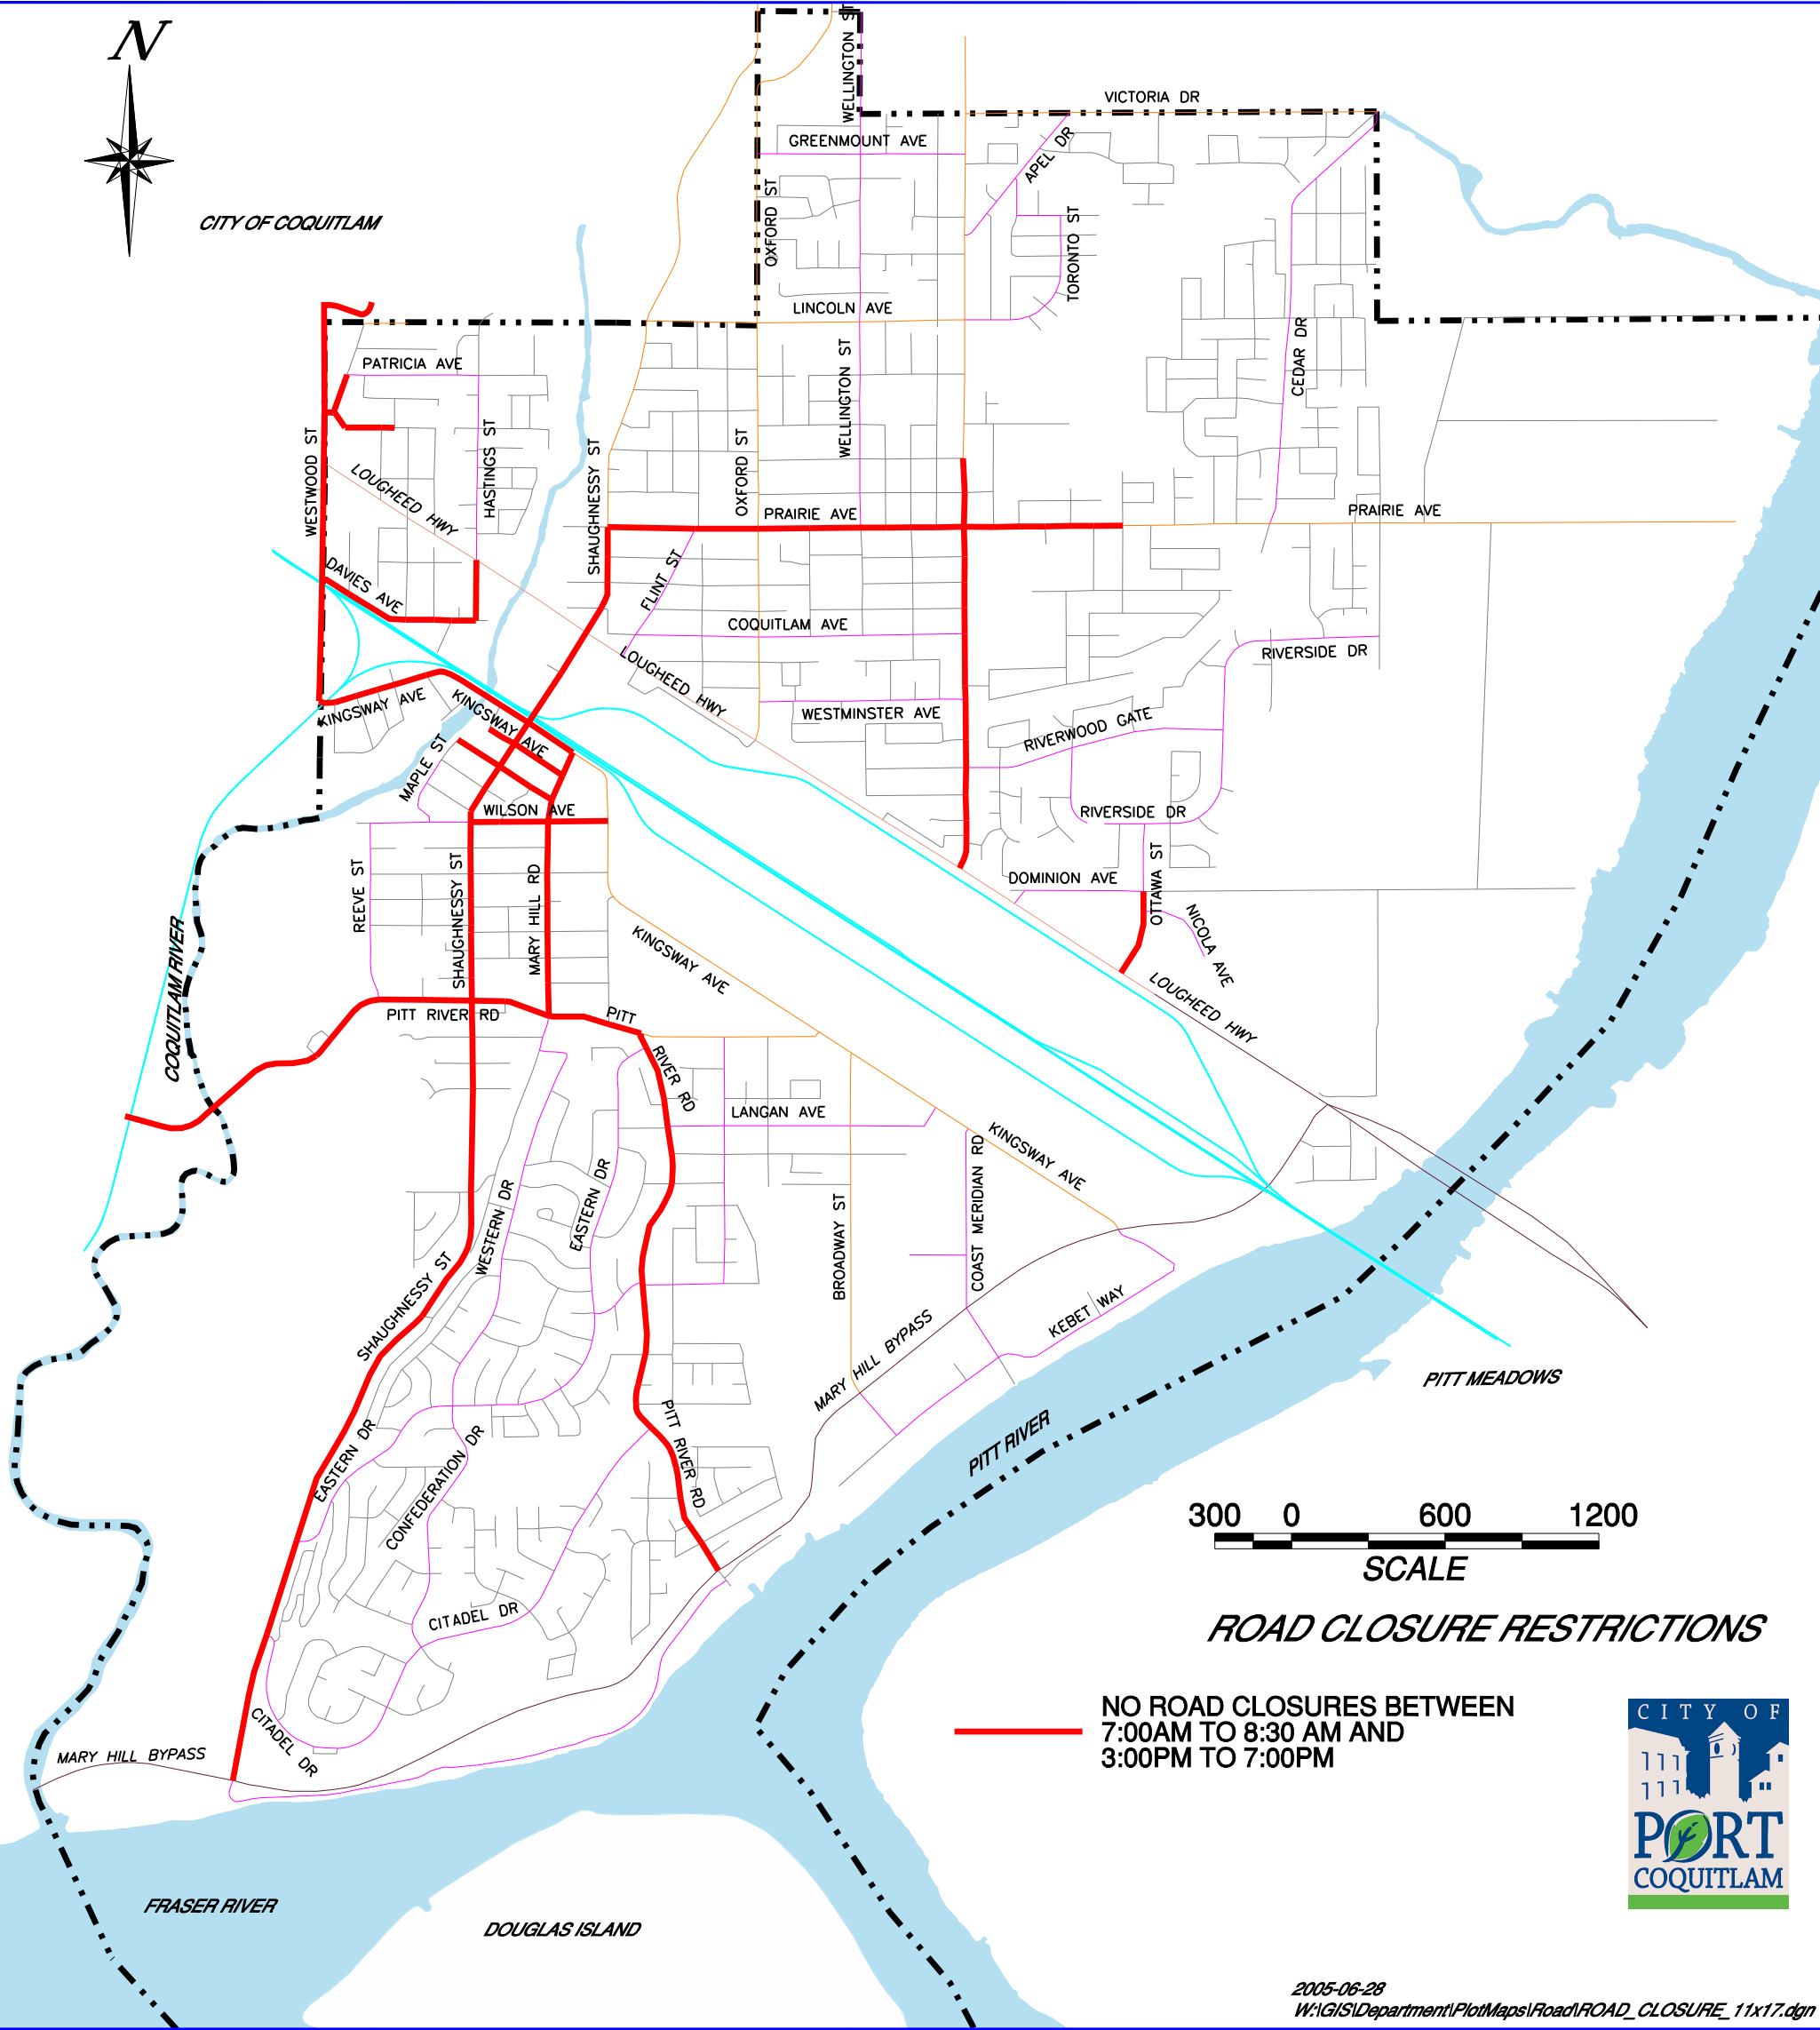

CITY OF COQUITLAM

300 0 600 1200
SCALE

ROAD CLOSURE RESTRICTIONS

**NO ROAD CLOSURES BETWEEN
7:00AM TO 8:30 AM AND
3:00PM TO 7:00PM**