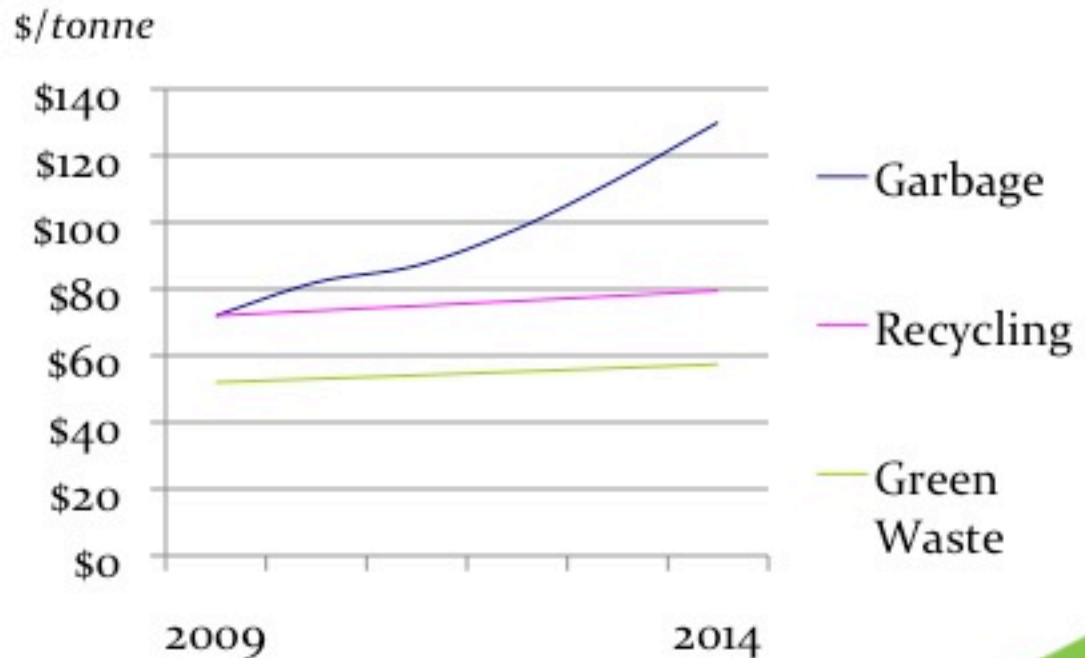

The problem: Rising disposal costs

- Garbage disposal rates to almost double by 2014
- Taxpayers *directly fund* waste disposal through their annual tax bills

Metro Vancouver's solution

- Zero Waste initiative
- 70% of waste diverted from landfill by 2015
- Increased organic waste collection
- Regional recycling centres, new programs