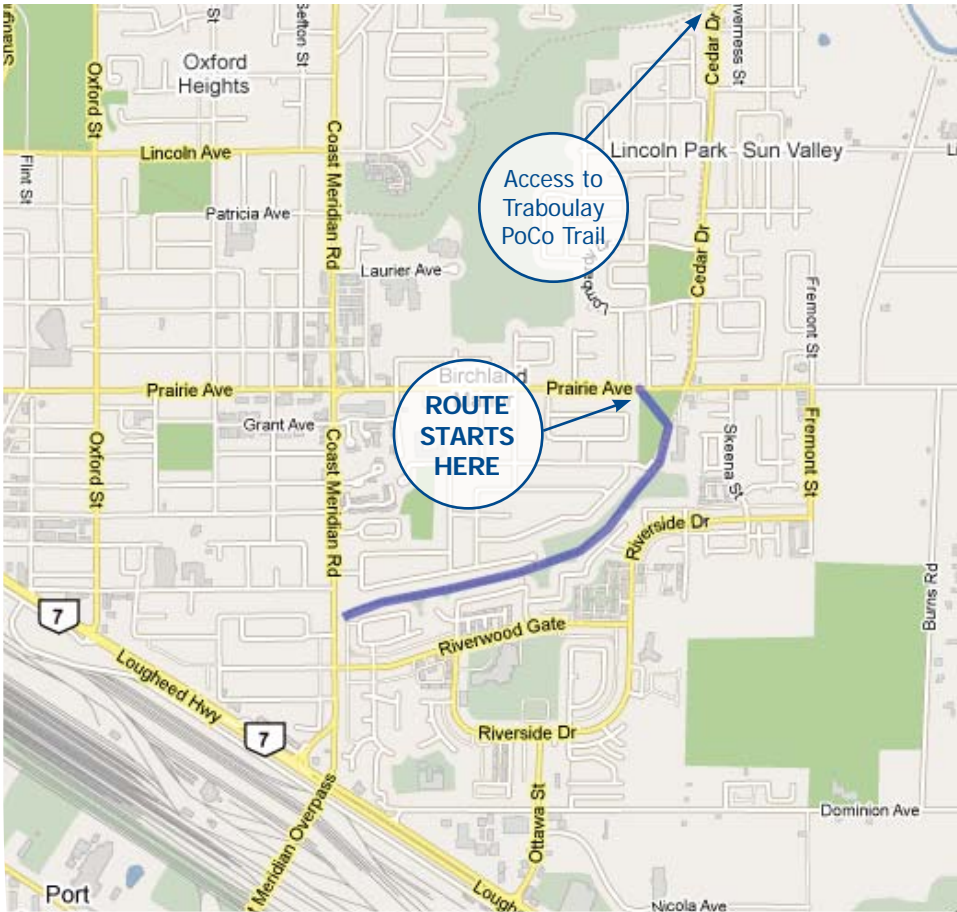

## Cedar Creek

### STARTING POINT

Cedar Park, 950 Prairie Avenue

### ROUTE

- From Cedar Park, follow the trail on your right past the athletic field
- Follow the trail to Coast Meridian Road
- Return

### DISTANCE

3.1 km