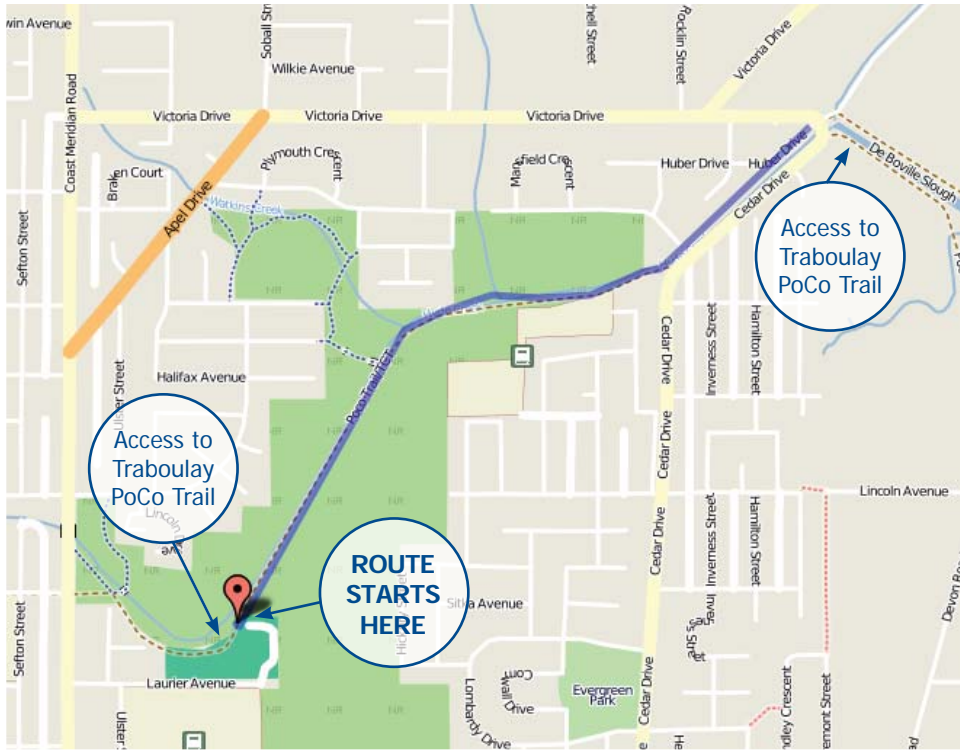

## Hyde Creek to Victoria Drive

### STARTING POINT

Hyde Creek Recreation Centre,  
1379 Laurier Avenue

### ROUTE

- From Hyde Creek Recreation Centre, follow the path to Cedar Drive
- Take the pedestrian bridge over the creek and follow the path along Cedar Drive to Victoria Drive
- Return