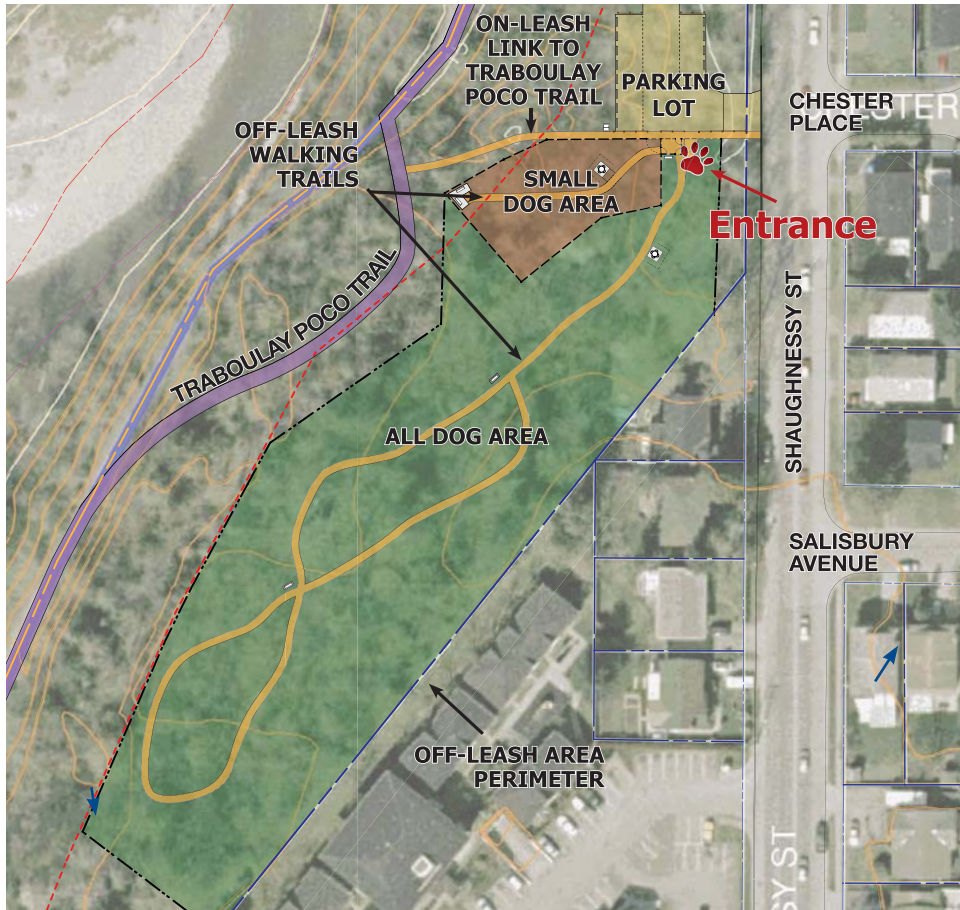

Shaughnessy Dog Off-Leash Area

Shaughnessy Dog Off-Leash Area

STARTING POINT

Shaughnessy Dog Off-Leash Area,
3300-block Shaughnessy Street

ROUTE

- From the entrance, follow the forested loop trail

DIFFICULTY

Easy

DISTANCE

0.4-km loop

TERRAIN

Level packed gravel

HIGHLIGHTS

- Off-leash area for dogs
- Enclosed small-dog area
- Forested trail
- Access to Traboulay PoCo Trail

WEBSITE