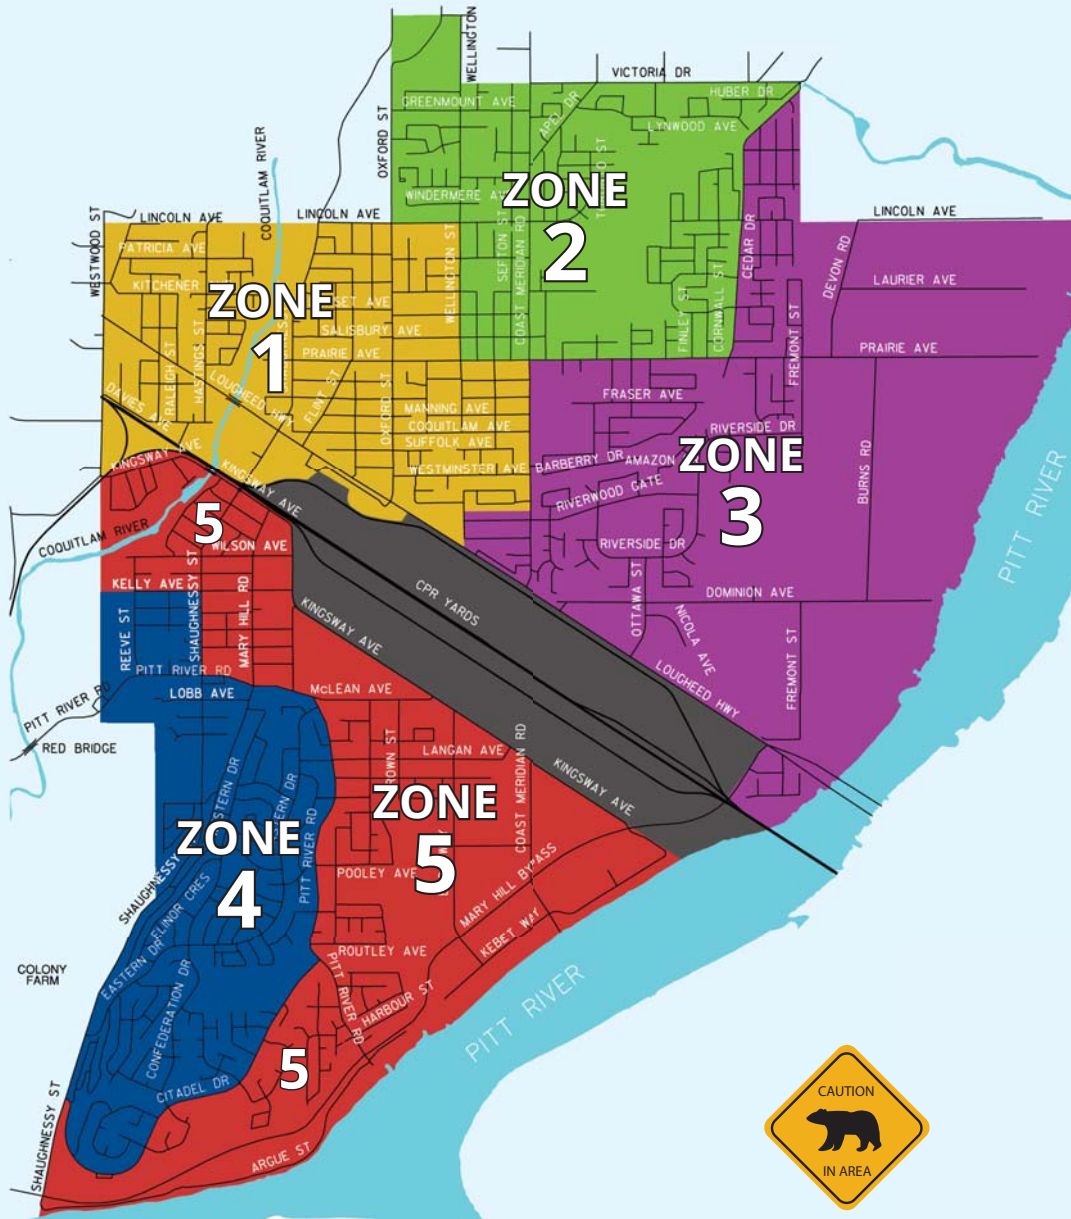

COLLECTION ZONES

Lock it Right!

Keep your neighbourhood safe

One meal from a waste cart or fruit tree is enough to bring a bear back. Secure attractants to keep your family and neighbours safe and avoid a fine. More tips and info: portcoquitlam.ca/lockitright.

LOCK IT UP

- Secure waste and other attractants in a garage, shed, or with an approved cart lock.
- Pick ripe fruit, clean your barbecue after every use, and keep pet food and bird seed out of reach.

SET IT OUT

- Only set out unlocked carts at the curb between 5:30-7:30 am on collection day [leave at least 1 m (3 ft) between carts].
- Secure them again by 7 pm.

Resources to help you

Find out where it goes using the Sort it Right! search tool: portcoquitlam.ca/sortitright